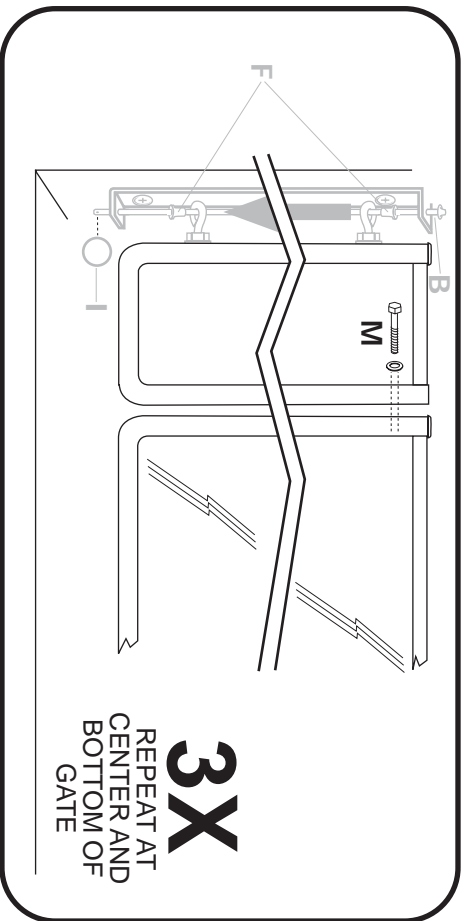

CLEAR GATE EXTENSION - MODEL CPX ASSEMBLY INSTRUCTIONS

To install the clear gate extension, attach extension to gate before **STEP FOUR** on Model CP30 assembly instructions.

Add extension by attaching with three (3) 1½" bolts and washers (M) through extension into threaded holes in gate and tighten.

Now continue onto **STEP THREE** of Model CP30 assembly instructions.

FOR FURTHER ASSISTANCE

Call 1-800-318-3380

CARDINAL GATES

If it's a Cardinal, It's the Best!

79 Amlajack Way
Newnan, GA 30265
770-252-4200