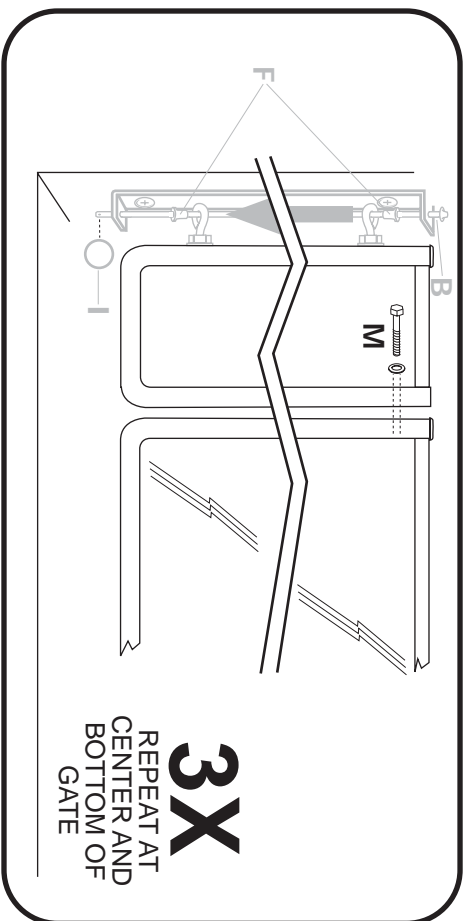

CLEAR GATE EXTENSION - MODEL CPX ASSEMBLY INSTRUCTIONS

To install the clear gate extension, attach extension to gate before **STEP FOUR** on Model CP30 assembly instructions.

Add extension by attaching with three (3) 1½" bolts and washers (M) through extension into threaded holes in gate and tighten.

www.cardinalgates.com

GATE IS RECOMMENDED FOR CHILDREN UP TO 24 MONTHS.

TO PREVENT SERIOUS INJURY OR DEATH, SECURELY INSTALL GATE OR ENCLOSURE AND USE

!WARNING: ACCORDING TO MANUFACTURER'S INSTRUCTIONS, NEVER USE WITH A CHILD ABLE TO CLIMB OVER OR DISLODGE/OPEN THE GATE ENCLOSURE. NEVER LEAVE CHILD UNATTENDED. USE ONLY WITH THE LOCKING/LATCHING MECHANISM SECURELY ENGAGED.