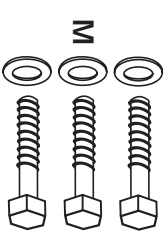

ASSEMBLY INSTRUCTIONS

MODEL BX-1 or BX-2

1. Using bolts and washers included, attach extension to hinge side of gate.

2. Install eye bolts included with gate in extension, then follow gate instructions.

PARTS INCLUDED:

CARDINAL GATES

It's a Cardinal. It's the Best!
79 Amlajack Way
Newnan, GA 30265
770-252-4200
www.cardinalgates.com

ASSEMBLY INSTRUCTIONS

MODEL BX-1 or BX-2

1. Using bolts and washers included, attach extension to hinge side of gate.

2. Install eye bolts included with gate in extension, then follow gate instructions.

PARTS INCLUDED:

CARDINAL GATES

It's a Cardinal. It's the Best!
79 Amlajack Way
Newnan, GA 30265
770-252-4200
www.cardinalgates.com