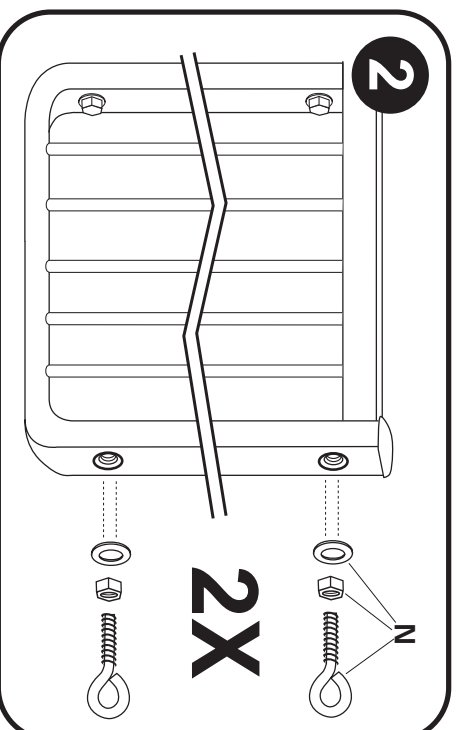

ASSEMBLY INSTRUCTIONS

MODEL BX-1 or BX-2

1. Using bolts and washers included, attach extension to hinge side of gate.

2. Install eye bolts included with gate in extension, then follow gate instructions.

PARTS INCLUDED:

CARDINAL GATES

It's a Cardinal. It's the Best!
79 Amlajack Way
Newnan, GA 30265
770-252-4200
www.cardinalgates.com

ASSEMBLY INSTRUCTIONS

MODEL BX-1 or BX-2

1. Using bolts and washers included, attach extension to hinge side of gate.

2. Install eye bolts included with gate in extension, then follow gate instructions.

PARTS INCLUDED:

CARDINAL GATES

It's a Cardinal. It's the Best!
79 Amlajack Way
Newnan, GA 30265
770-252-4200
www.cardinalgates.com