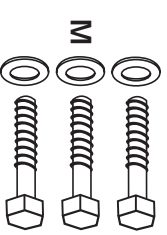

ASSEMBLY INSTRUCTIONS

MODEL BX-1 or BX-2

1. Using bolts and washers included, attach extension to hinge side of gate.

2. Install eye bolts included with gate in extension, then follow gate instructions.

PARTS INCLUDED:

CARDINAL GATES

It's a Cardinal. It's the Best!
79 Amlajack Way
Newnan, GA 30265
770-252-4200
www.cardinalgates.com

ASSEMBLY INSTRUCTIONS

MODEL BX-1 or BX-2

1. Using bolts and washers included, attach extension to hinge side of gate.

2. Install eye bolts included with gate in extension, then follow gate instructions.

PARTS INCLUDED:

CARDINAL GATES

It's a Cardinal. It's the Best!
79 Amlajack Way
Newnan, GA 30265
770-252-4200
www.cardinalgates.com