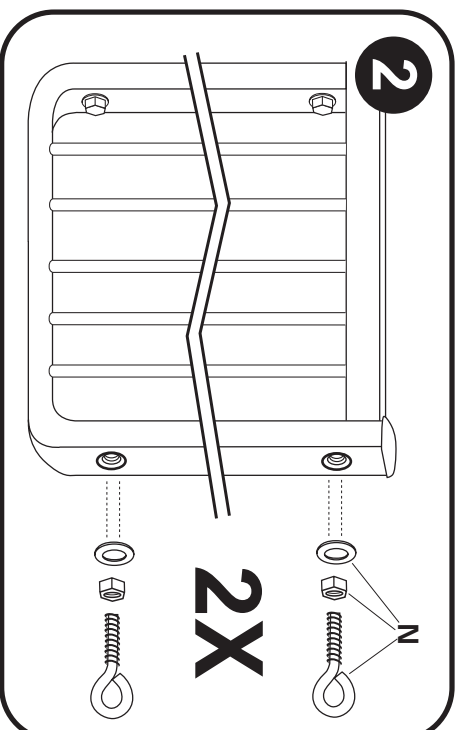

ASSEMBLY INSTRUCTIONS

MODEL BX-1 or BX-2

1. Using bolts and washers included, attach extension to hinge side of gate.

2. Install eye bolts included with gate in extension, then follow gate instructions.

PARTS INCLUDED:

CARDINAL GATES

It's a Cardinal. It's the Best!
79 Amlajack Way
Newnan, GA 30265
770-252-4200
www.cardinalgates.com

ASSEMBLY INSTRUCTIONS

MODEL BX-1 or BX-2

1. Using bolts and washers included, attach extension to hinge side of gate.

2. Install eye bolts included with gate in extension, then follow gate instructions.

PARTS INCLUDED:

CARDINAL GATES

It's a Cardinal. It's the Best!
79 Amlajack Way
Newnan, GA 30265
770-252-4200
www.cardinalgates.com